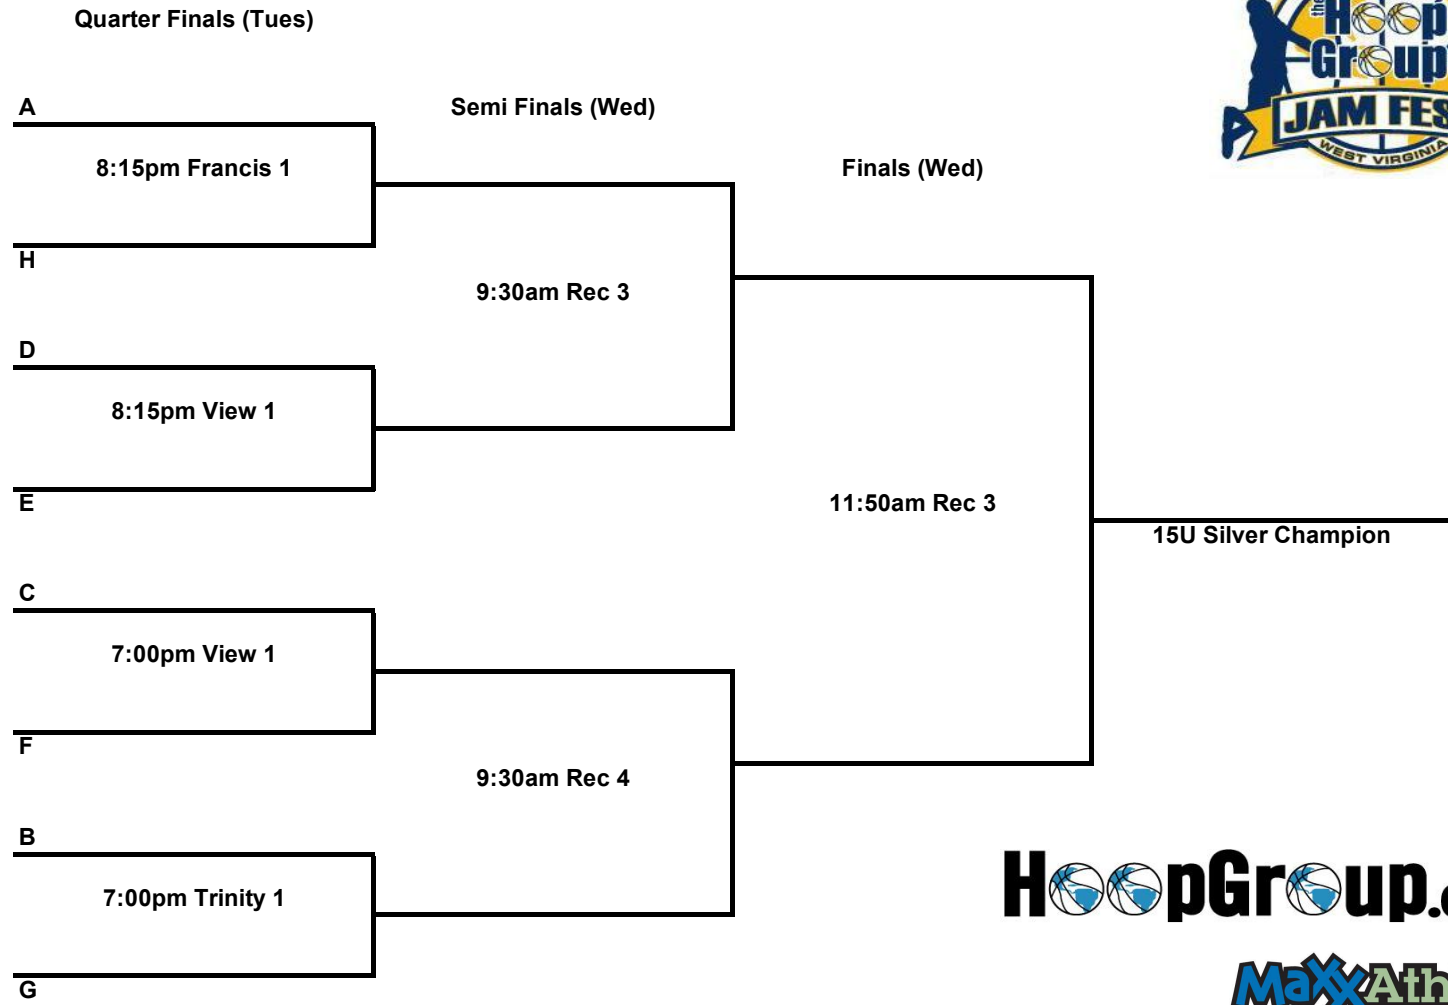

15U SILVER BRACKET

HoopGroup.com

MaxAthlete

Reebok

****TEAM ON TOP LINE OF MATCH UP WILL WEAR HOME (LIGHT) UNIFORMS****