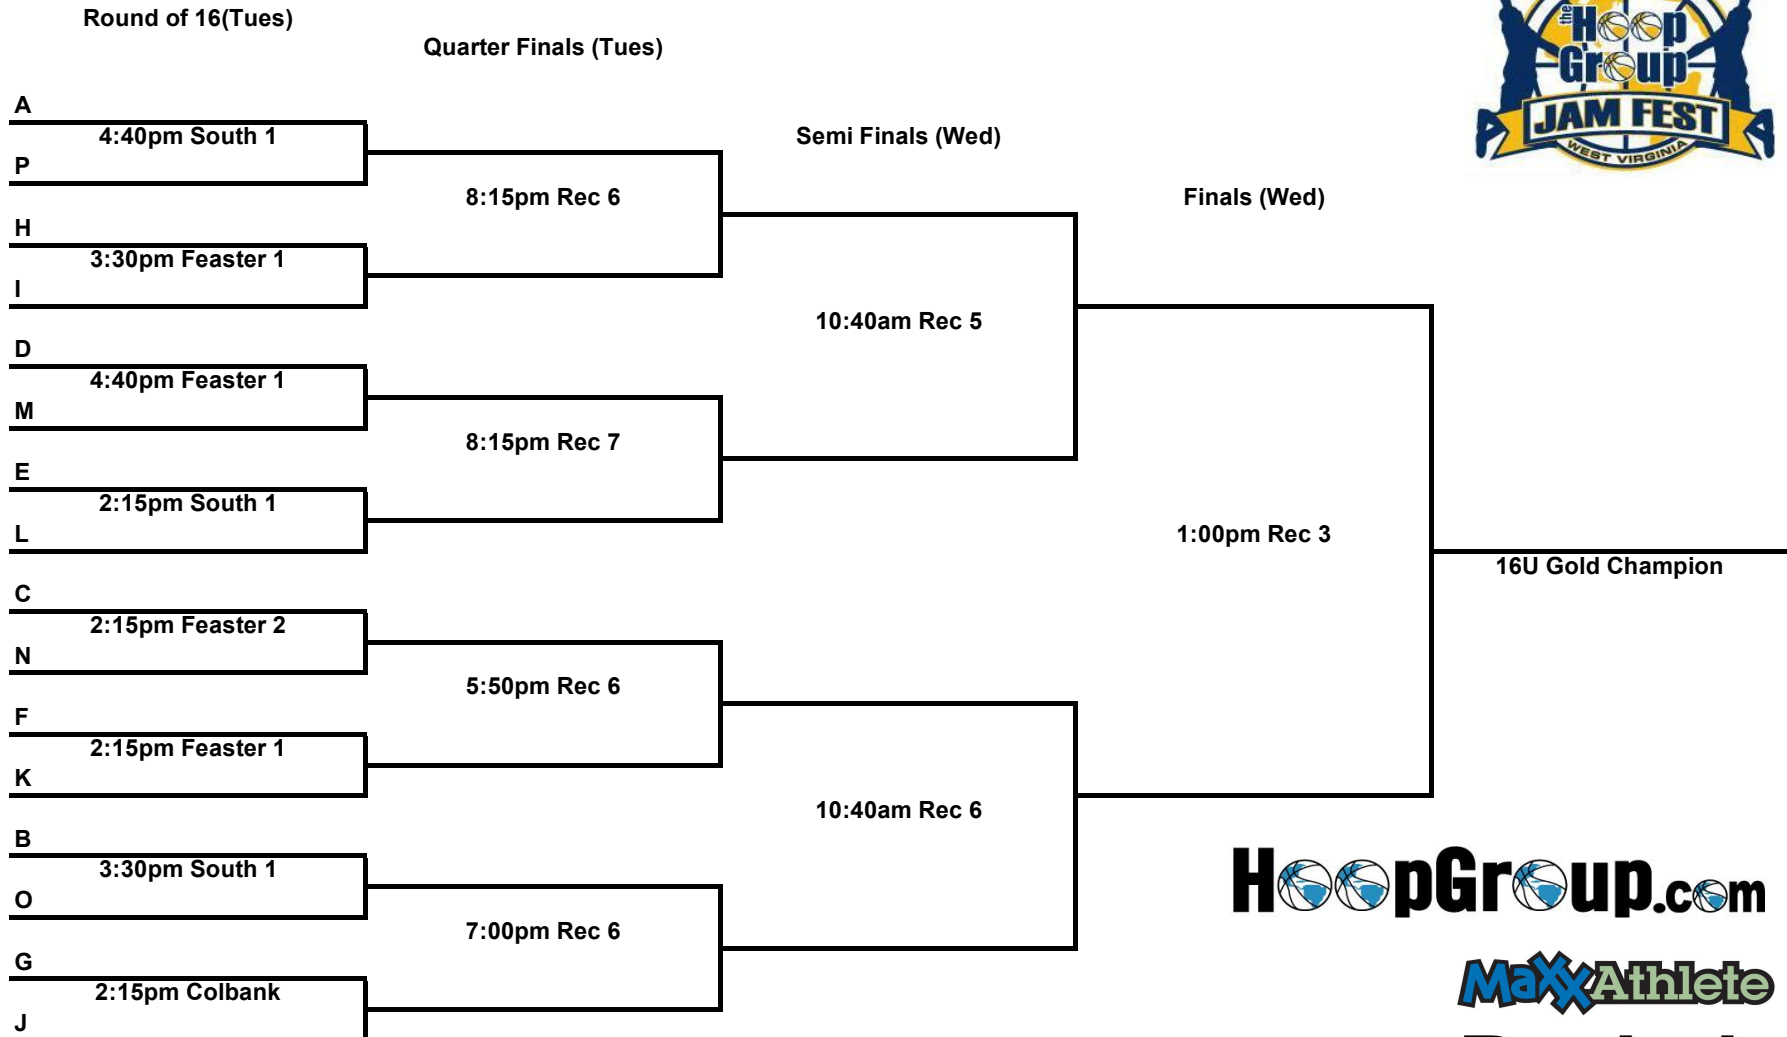

16U GOLD BRACKET

****TEAM ON TOP LINE OF MATCH UP WILL WEAR HOME (LIGHT) UNIFORMS****