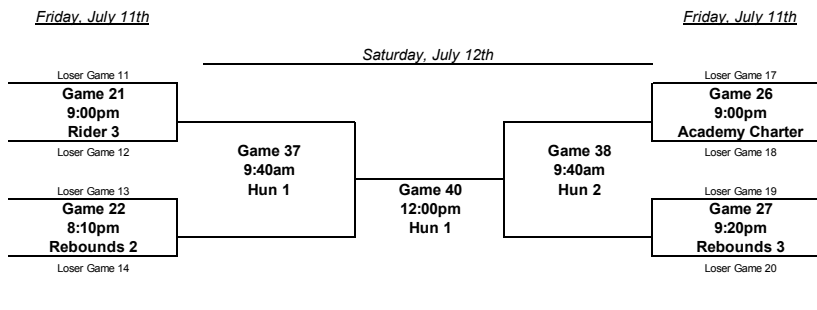

16U DIVISION

16U DIVISION

**Facility Guide**

**Rebounds 1:** Celtics      **Rebounds 3:** Sixers  
**Rebounds 2:** Knicks      **Rebounds 4:** Nets  
**Academy Charter:** Academy Charter HS  
**Rider:** Rider University  
**REBOUNDS:** 1930 Heck Ave., Bldg #3, Neptune, NJ 07752  
**Academy Charter:** 1725 Main Street, Lake Como, N.J. 07719  
**Rider University:** 2083 Lawrenceville Rd, Lawrence, NJ 08648

HOME TEAM IS THE TOP LINE OF THE BRACKET!!!

**1st Round Losers Bracket**

**2nd Round Losers Bracket**

**Quarter-Finals Losers Bracket**

HOME TEAM IS THE TOP LINE OF THE BRACKET!!!