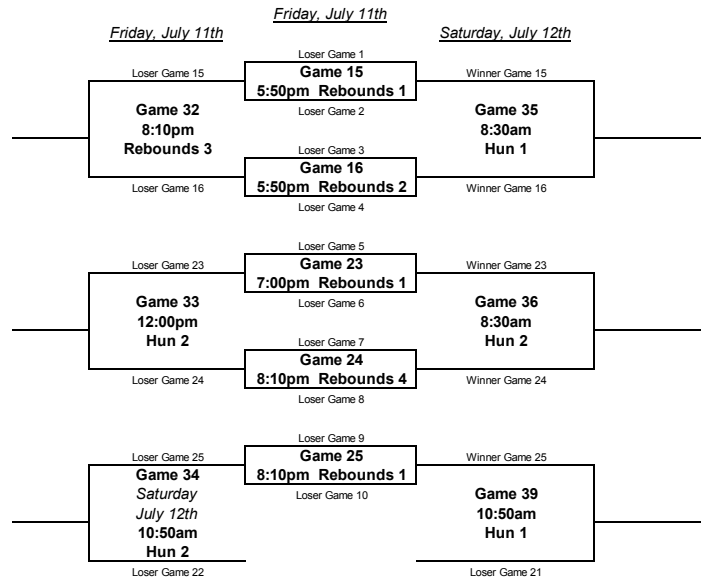

16U DIVISION

16U DIVISION

**Facility Guide**

**Rebounds 1:** Celtics      **Rebounds 3:** Sixers  
**Rebounds 2:** Knicks      **Rebounds 4:** Nets  
**Academy Charter:** Academy Charter HS  
**Rider:** Rider University  
**REBOUNDS:** 1930 Heck Ave., Bldg #3, Neptune, NJ 07752  
**Academy Charter:** 1725 Main Street, Lake Como, N.J. 07719  
**Rider University:** 2083 Lawrenceville Rd, Lawrence, NJ 08648

HOME TEAM IS THE TOP LINE OF THE BRACKET!!!

**1st Round Losers Bracket**

**2nd Round Losers Bracket**

**Quarter-Finals Losers Bracket**

HOME TEAM IS THE TOP LINE OF THE BRACKET!!!